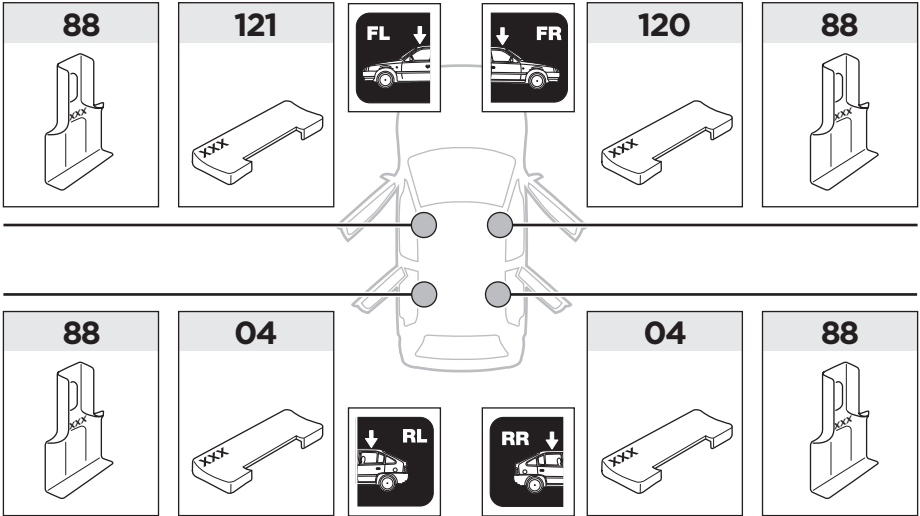

2

LEXUS ES 350, 4-dr Sedan, *07-
TOYOTA Aurion, 4-dr Sedan, 06-
TOYOTA Camry, 4-dr Sedan, 06-11 / *07-11
TOYOTA Camry, 4-dr Sedan, 12- / *12-
TOYOTA Camry, 4-dr Sedan, 11- (JPN)