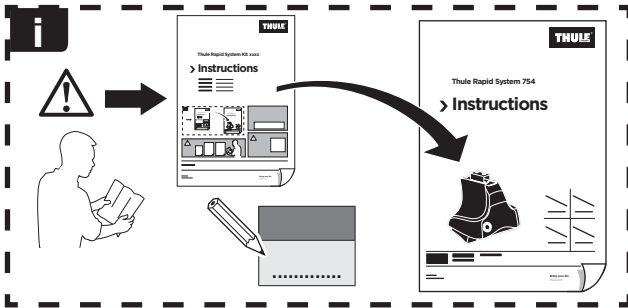

Thule Rapid System Kit 1438

> Instructions

LEXUS ES 350, 4-dr Sedan, *07-

TOYOTA Aurion, 4-dr Sedan, 06-

TOYOTA Camry, 4-dr Sedan, 06-11, 12- / *07-11, 12-

TOYOTA Camry, 4-dr Sedan, 11- (JPN)

*North America